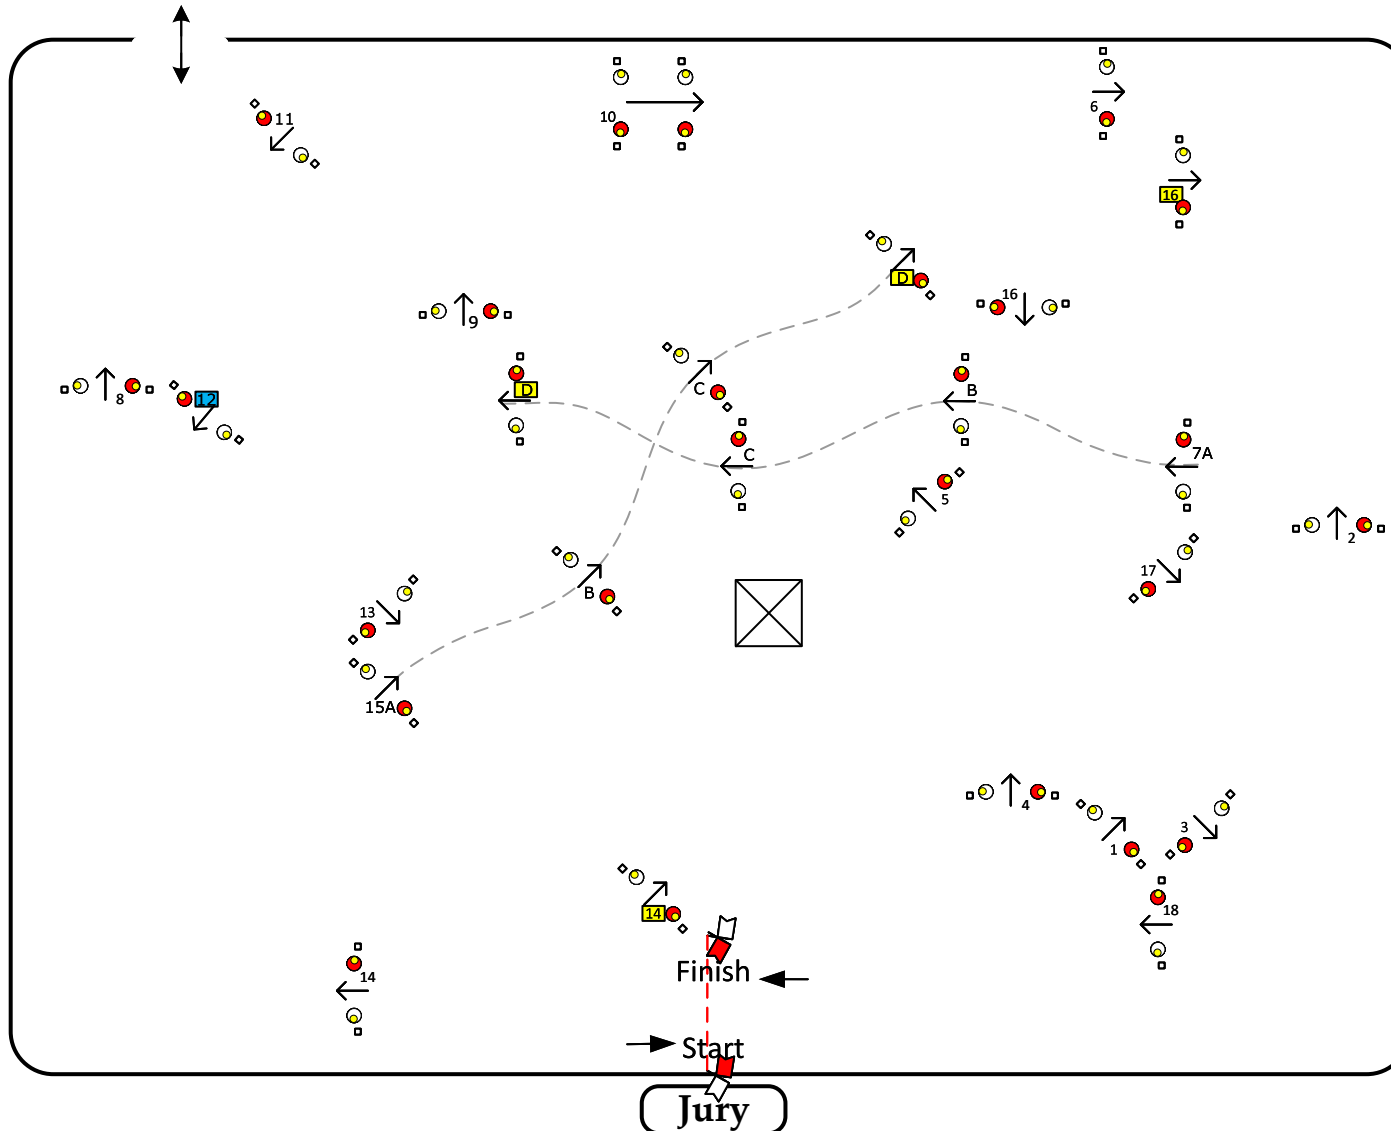

# Neerijnen 2024

SCALE: 1:400

Klasse L Obstacles: 18

PONY/HORSE SINGLE + PONY PAIR

Speed: 235 m./min.

Length: 530 m.

Time Allowed: 2 min 16 sec.

HORSE PAIR

Speed: 210 m./min.

Length: 620 m.

Time Allowed: 2 min 58 sec.

Klasse M Obstacles: 18

PONY/HORSE SINGLE + PONY PAIR

Speed: 240 m./min.

Length: 560 m.

Time Allowed: 2 min 20 sec.

KLASSE Z OBSTACLES: 18

PONY SINGLE

SPEED: 260 M./MIN.

LENGTH: 560 M.

TIME ALLOWED: 2 MIN 10 SEC

PONY PAIR+HORSE SINGLE

SPEED: 250 M./MIN.

LENGTH: 560 M.

TIME ALLOWED: 2 MIN 15 SEC.

PONY TEAM+TANDEM

SPEED: 240 M./MIN.

LENGTH: 590 M.

TIME ALLOWED: 2 MIN 28 SEC.

HORSE PAIR

SPEED: 250 M./MIN.

LENGTH: 590 M.